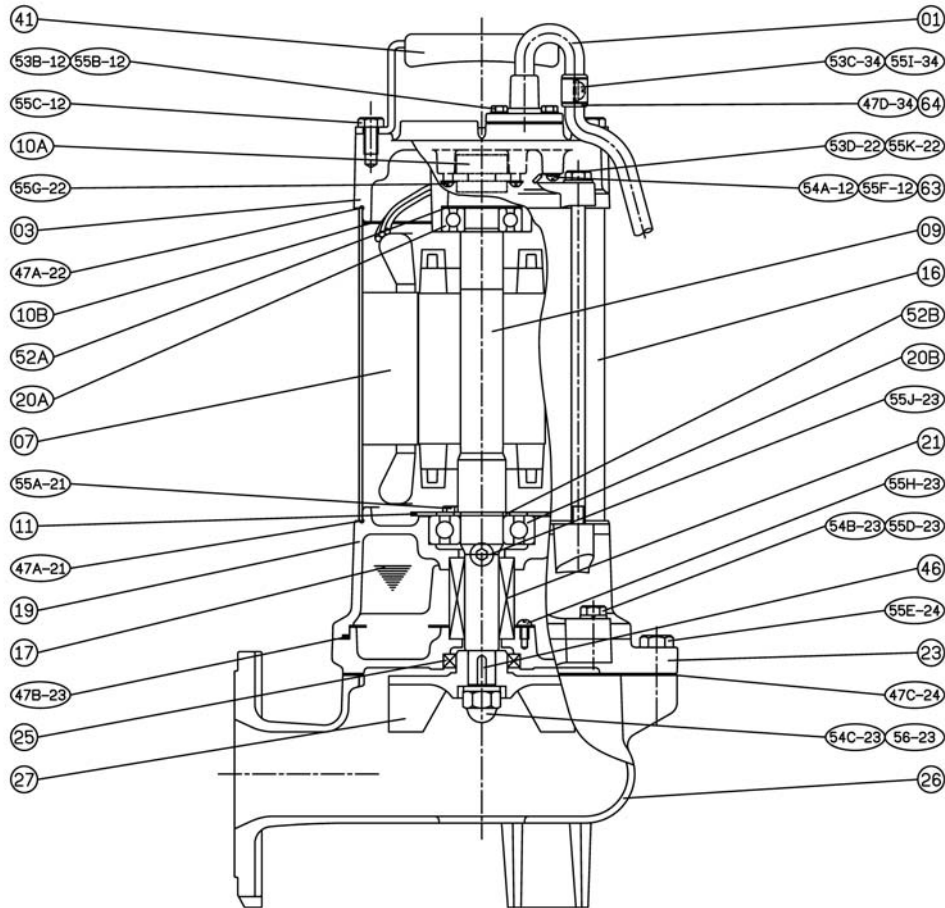

CODIGO	MODELO
7377	SRI - 2
7378	SRI - 3

No.	Part name	Material	QTY	Remark
01	Cable		1	
03	Upper cover	SCS14	1	
07	Stator		1	
09	Shaft end	SUS316	1	
10A	Auto-cut		1	
10B	Auto-cut plate		1	
11	Bearing fixer	SPCC	1	
16	Motor frame	SUS316	1	
17	Lubricant			
19	Bearing bracket	SCS14	1	
20A	Bearing		1	
20B	Bearing		1	
21	M.seal	CA / CE & SIC / SIC	1	

No.	Part name	Material	QTY	Remark
23	M. seal bracket	SCS14	1	
25	Oil seal	NBR	1	
26	Casing	SCS14	1	
27	Impeller	SCS14	1	
41	Handle	SUS304	1	
46	Impeller key	SUS304	1	
47	Packing			

<b>CODIGO</b>	<b>MODELO</b>
<b>7379</b>	<b>SRI - 5</b>

No.	Part name	Material	QTY	Remark
01	Cable		1	
03	Upper cover	SCS14	1	
07	Stator		1	
09	Shaft end	SUS316	1	
10A	Auto-cut		1	
10B	Auto-cut plate		1	
11	Bearing fixer	SPCC	1	
16	Motor frame	SUS316	1	
17	Lubricant			
19	Bearing bracket	SCS14	1	
20A	Bearing		1	
20B	Bearing		1	
21	M.seal	CA / CE & SiC / SiC	1	

No.	Part name	Material	QTY	Remark
23	M. seal bracket	SCS14	1	
25	Oil seal	NBR	1	
26	Casing	SCS14	1	
27	Impeller	SCS14	1	
41	Handle	SUS304	1	
46	Impeller key	SUS304	1	
47	Packing			