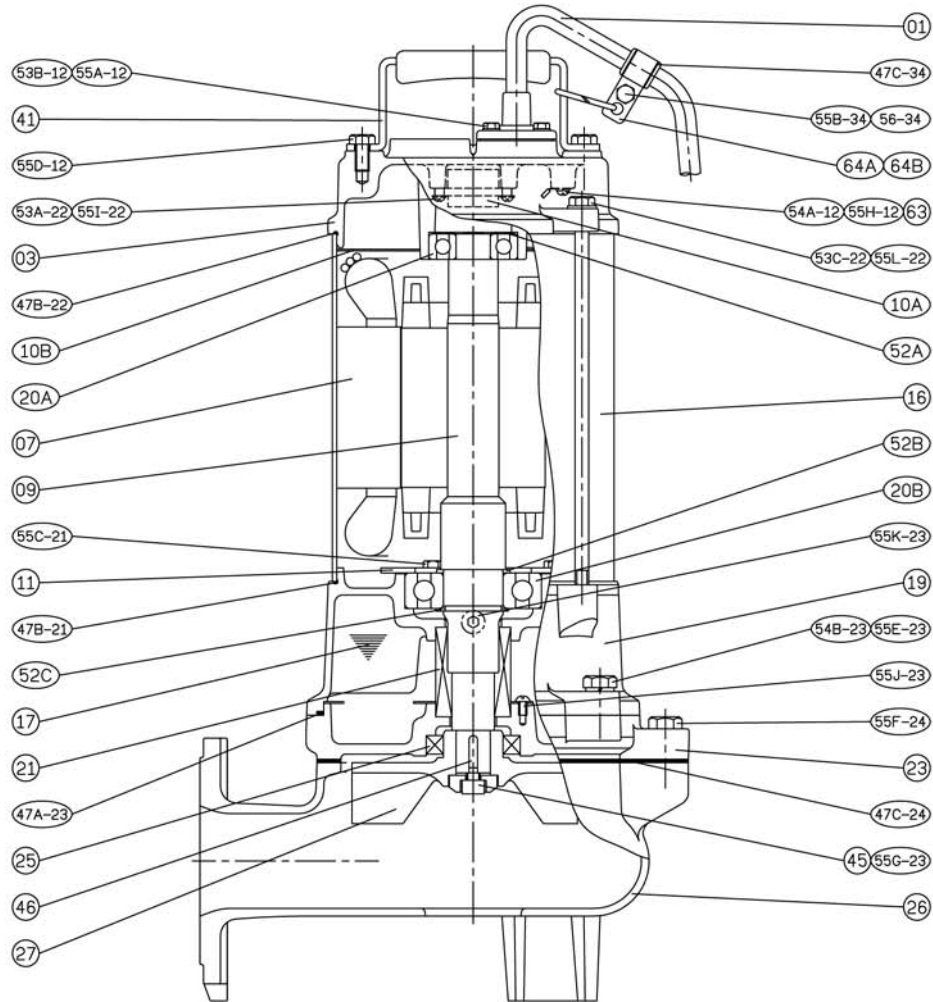

CODIGO	MODELO
7377	SRI - 2
7378	SRI - 3

No.	Part name	Material	QTY	Remark
01	Cable		1	
03	Upper cover	SCS14	1	
07	Stator		1	
09	Shaft end	SUS316	1	
10A	Auto-cut		1	
10B	Auto-cut plate		1	
11	Bearing fixer	SPCC	1	
16	Motor frame	SUS316	1	
17	Lubricant			
19	Bearing bracket	SCS14	1	
20A	Bearing		1	
20B	Bearing		1	
21	M.seal	CA / CE & SIC / SIC	1	

No.	Part name	Material	QTY	Remark
23	M. seal bracket	SCS14	1	
25	Oil seal	NBR	1	
26	Casing	SCS14	1	
27	Impeller	SCS14	1	
41	Handle	SUS304	1	
46	Impeller key	SUS304	1	
47	Packing			

<b>CODIGO</b>	<b>MODELO</b>
<b>7379</b>	<b>SRI - 5</b>

No.	Part name	Material	QTY	Remark
01	Cable		1	
03	Upper cover	SCS14	1	
07	Stator		1	
09	Shaft end	SUS316	1	
10A	Auto-cut		1	
10B	Auto-cut plate		1	
11	Bearing fixer	SPCC	1	
16	Motor frame	SUS316	1	
17	Lubricant			
19	Bearing bracket	SCS14	1	
20A	Bearing		1	
20B	Bearing		1	
21	M.seal	CA / CE & SiC / SiC	1	

No.	Part name	Material	QTY	Remark
23	M. seal bracket	SCS14	1	
25	Oil seal	NBR	1	
26	Casing	SCS14	1	
27	Impeller	SCS14	1	
41	Handle	SUS304	1	
46	Impeller key	SUS304	1	
47	Packing			